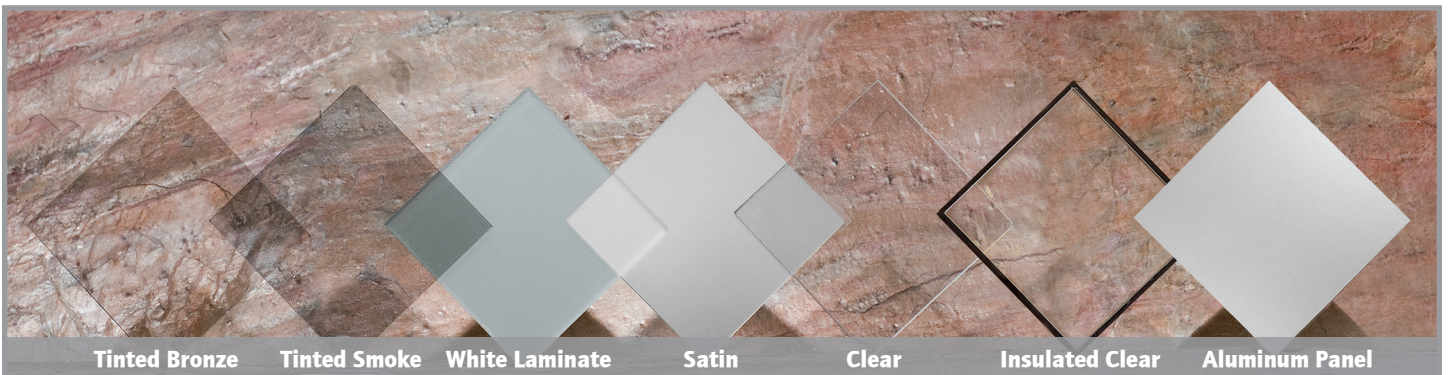

Glazing options range in a variety of colors and thickness including: 1/8", 3/16", 1/4" and 1/2" insulated.

See below for glass options.

Hardware Options

EnduraCote™ Options

For a clean, finished look and maximum protection against rust, Raynor StyleView™ doors are available with a powder coated hardware system. The EnduraCote™ Hardware System features extended-life torsion springs and powder coated hardware. Nylon rollers with steel ball bearings also help to provide superior noise reduction.

Track Options

Galvanized (Standard)
White
Black

Tinted Bronze

Tinted Smoke

White Laminate

Satin

Clear

Insulated Clear