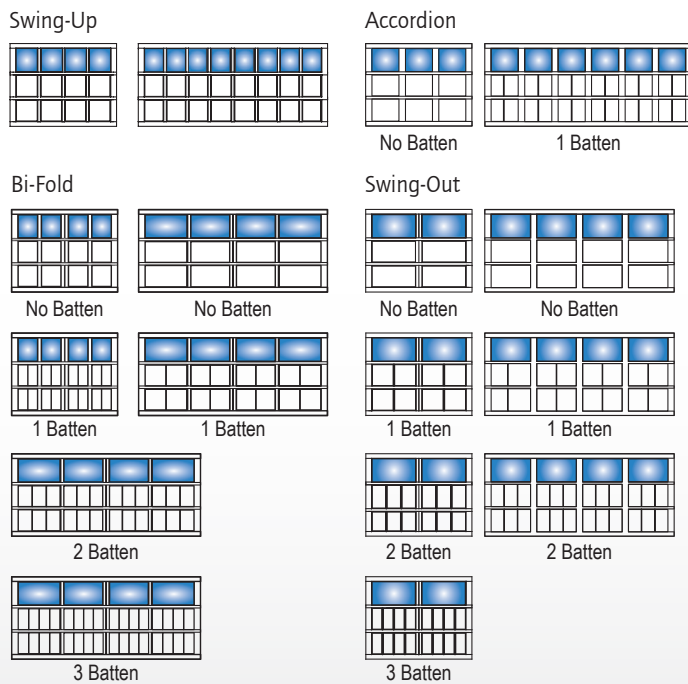

ArmorBrite™ Color System

Choose from over 188 Raynor ArmorBrite™ colors.

Raynor StyleView™ Custom Carriage House - Elegant Finish Woodtones™ Teak

Elegant Finish Woodtones™ Options

Custom Carriage House

Raynor StyleView™ Custom Profile Carriage House doors feature architectural grandeur without the maintenance concerns of a typical wood door. The Swing-Up, Swing-Out, Accordion and Bi-Fold designs can be modified to meet the aesthetics of your home by selecting from the variety of finish options, numerous glass and batten options. And, for added style, choose between true and simulated divided lites in various pane configurations.

Custom Carriage House Panel Options

* 7 feet high illustrations shown

Custom Carriage House Window Options

* 7 feet high illustrations shown

Custom Mixed Panel

A perfect alternative to standard steel doors, Raynor StyleView™ Custom Profile Mixed Panel designs offer a distinctive look for your home. By utilizing various panel spacing options, the Mixed Panel model will differentiate your garage door from others in your neighborhood. With a variety of finish and glass options to choose from, Raynor StyleView Custom Mixed Panel doors complement the individuality of your residence.

Custom Mixed Panel Options

7 feet high illustrations shown

Wide Profile

If you are looking for a heavy-duty door that will enhance your home's panache or timeless architecture, the Wide Profile model is the answer. Designed for both strength and durability, the 2" thick Wide Profile door features rail and stile construction with a standard joint seal. This model also offers a variety of colors and finishes and optional white or black EnduraCote™ hardware. For added design flexibility, the Wide Profile model is also available with window thicknesses ranging from 1/8" to 1/2", in various glass types including: frosted, laminate, reflective, satin, tinted, tempered and insulated.