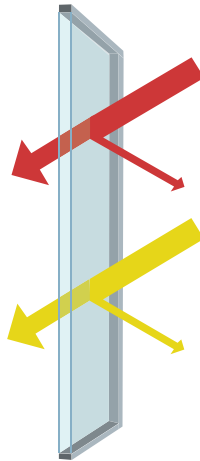

Hardware Options

EnduraCote™ Options

For a clean, finished look and maximum protection against rust, Raynor StyleView™ doors are available with a powder coated hardware system. The EnduraCote™ Hardware System features extended-life torsion springs and powder coated hardware. Nylon rollers with steel ball bearings also help to provide superior noise reduction.