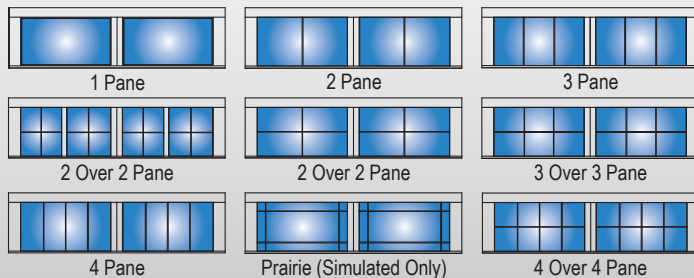

ArmorBrite™ Color System

Choose from over 188 Raynor ArmorBrite™ colors.

Raynor StyleView™ Custom Carriage House - Elegant Finish Woodtones™ Teak

Elegant Finish Woodtones™ Options

Custom Carriage House

Raynor StyleView™ Custom Profile Carriage House doors feature architectural grandeur without the maintenance concerns of a typical wood door. The Swing-Up, Swing-Out, Accordion and Bi-Fold designs can be modified to meet the aesthetics of your home by selecting from the variety of finish options, numerous glass and batten options. And, for added style, choose between true and simulated divided lites in various pane configurations.

Custom Carriage House Panel Options

* 7 feet high illustrations shown

Custom Carriage House Window Options

* 7 feet high illustrations shown

Custom Mixed Panel

A perfect alternative to standard steel doors, Raynor StyleView™ Custom Profile Mixed Panel designs offer a distinctive look for your home. By utilizing various panel spacing options, the Mixed Panel model will differentiate your garage door from others in your neighborhood. With a variety of finish and glass options to choose from, Raynor StyleView Custom Mixed Panel doors complement the individuality of your residence.

Custom Mixed Panel Options

7 feet high illustrations shown

Wide Profile

If you are looking for a heavy-duty door that will enhance your home's panache or timeless architecture, the Wide Profile model is the answer. Designed for both strength and durability, the 2" thick Wide Profile door features rail and stile construction with a standard joint seal. This model also offers a variety of colors and finishes and optional white or black EnduraCote™ hardware. For added design flexibility, the Wide Profile model is also available with window thicknesses ranging from 1/8" to 1/2", in various glass types including: frosted, laminate, reflective, satin, tinted, tempered and insulated.