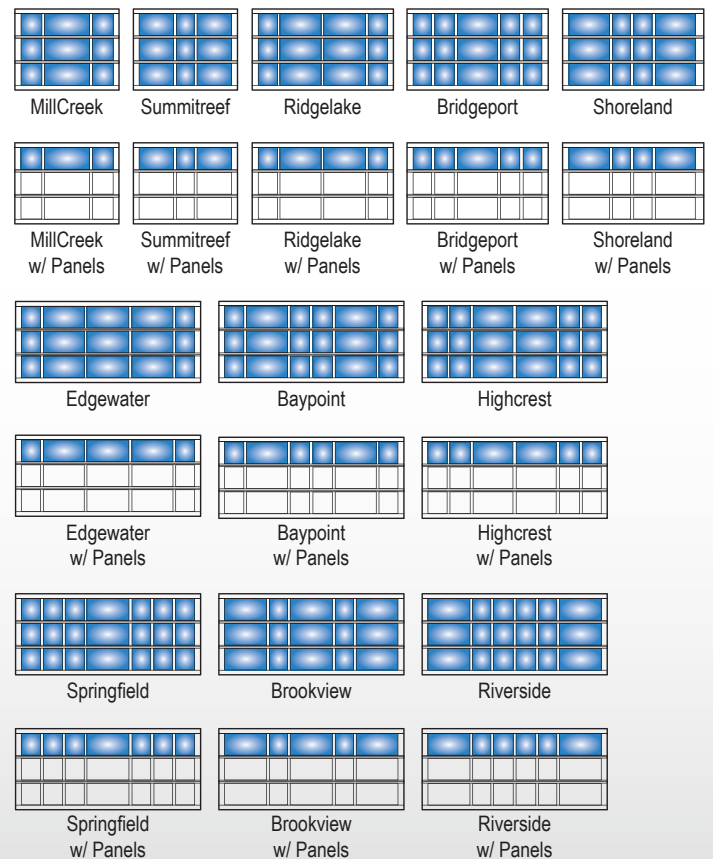

Custom Carriage House Panel Options

* 7 feet high illustrations shown

Custom Carriage House Window Options

* 7 feet high illustrations shown

Custom Mixed Panel

A perfect alternative to standard steel doors, Raynor StyleView™ Custom Profile Mixed Panel designs offer a distinctive look for your home. By utilizing various panel spacing options, the Mixed Panel model will differentiate your garage door from others in your neighborhood. With a variety of finish and glass options to choose from, Raynor StyleView Custom Mixed Panel doors complement the individuality of your residence.

Custom Mixed Panel Options

7 feet high illustrations shown

Wide Profile

If you are looking for a heavy-duty door that will enhance your home's panache or timeless architecture, the Wide Profile model is the answer. Designed for both strength and durability, the 2" thick Wide Profile door features rail and stile construction with a standard joint seal. This model also offers a variety of colors and finishes and optional white or black EnduraCote™ hardware. For added design flexibility, the Wide Profile model is also available with window thicknesses ranging from 1/8" to 1/2", in various glass types including: frosted, laminate, reflective, satin, tinted, tempered and insulated.